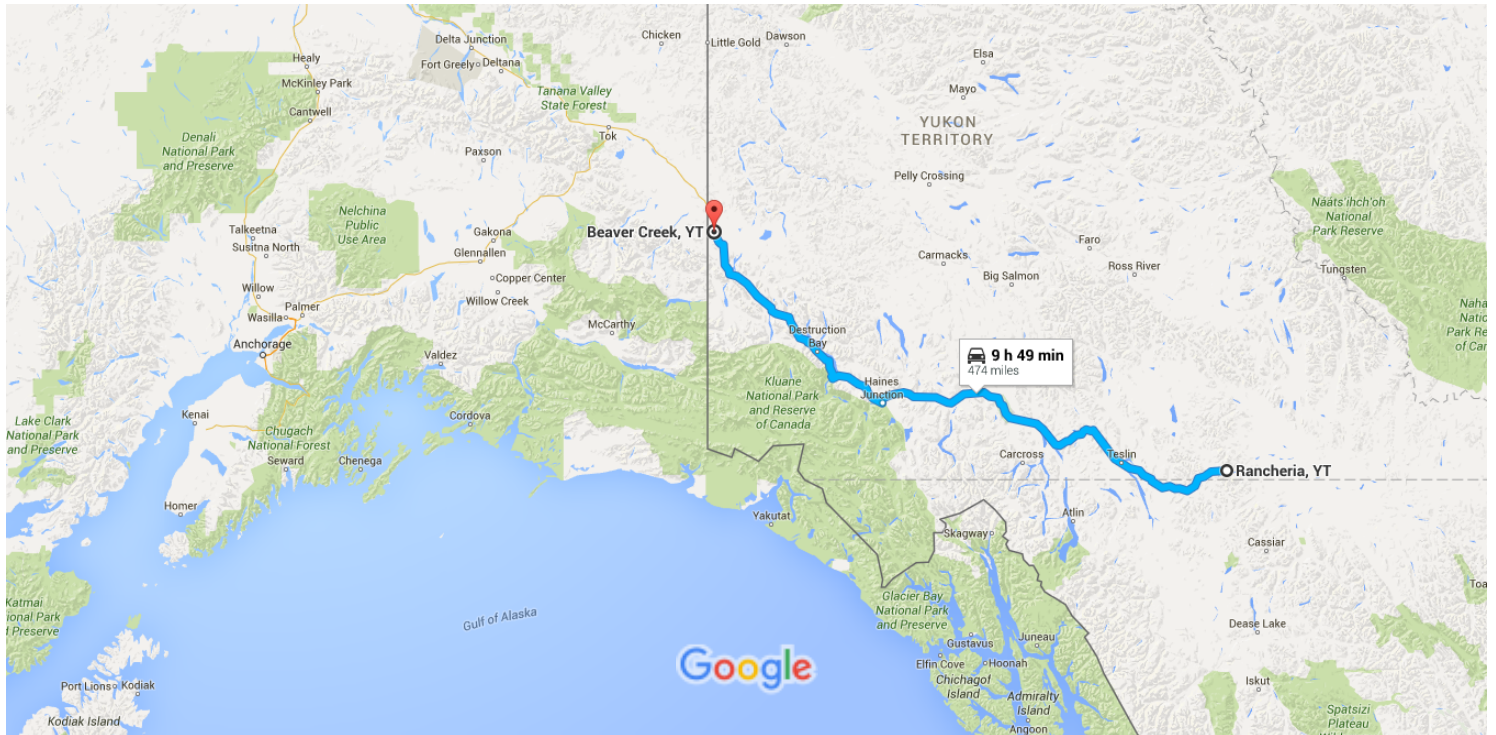

Rancheria, YT, Canada to Beaver Creek, YT, Canada

Drive 474 miles, 9 h 49 min

Day 7

Map data ©2016 Google 50 mi

Rancheria, YT

Canada

- ↑ 1. Head northwest toward Alaska Hwy/Yukon 1 W 335 ft

- ↶ 2. Turn left onto Alaska Hwy/Yukon 1 W 293 mi
 - i Passing through British Columbia
 - i Entering Yukon Territory

- ↷ 3. Turn right onto Yukon 1 W (signs for Alaska Highway/Anchorage/Fairbanks) 181 mi

Beaver Creek, YT

Canada

These directions are for planning purposes only. You may find that construction projects, traffic, weather, or other events may cause conditions to differ from the map results, and you should plan your route accordingly. You must obey all signs or notices regarding your route.