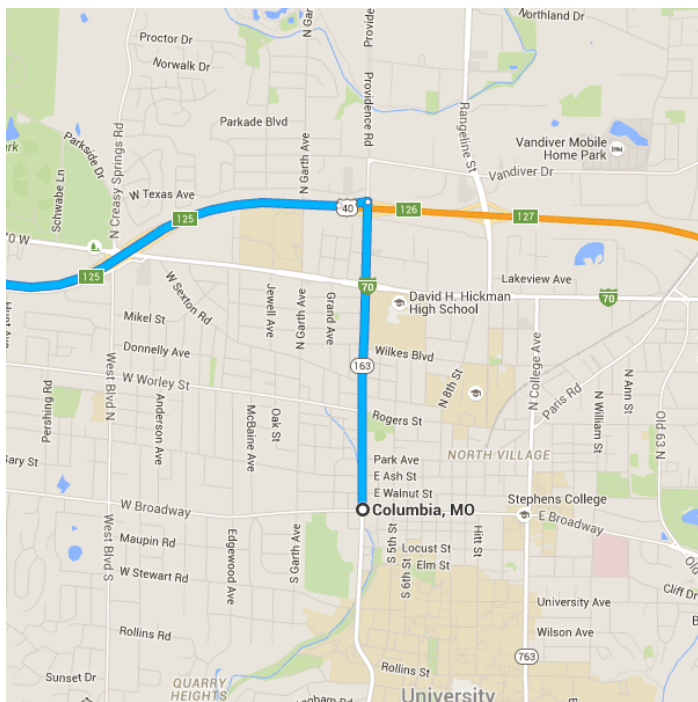

Follow I-70 W to I-29 S in Washington