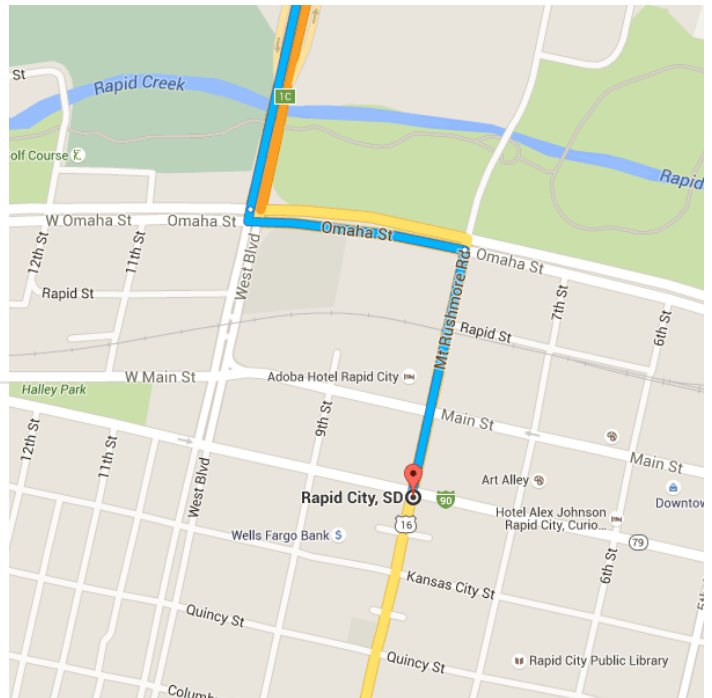

Drive to Mt Rushmore Rd

2 min (0.4 mi)

↶ 21. Use the left 2 lanes to turn left onto Omaha St (signs for South Dakota 44 E)

0.2 mi

↷ 22. Turn right at the 1st cross street onto Mt Rushmore Rd

0.2 mi

8 h 18 min (593 mi)