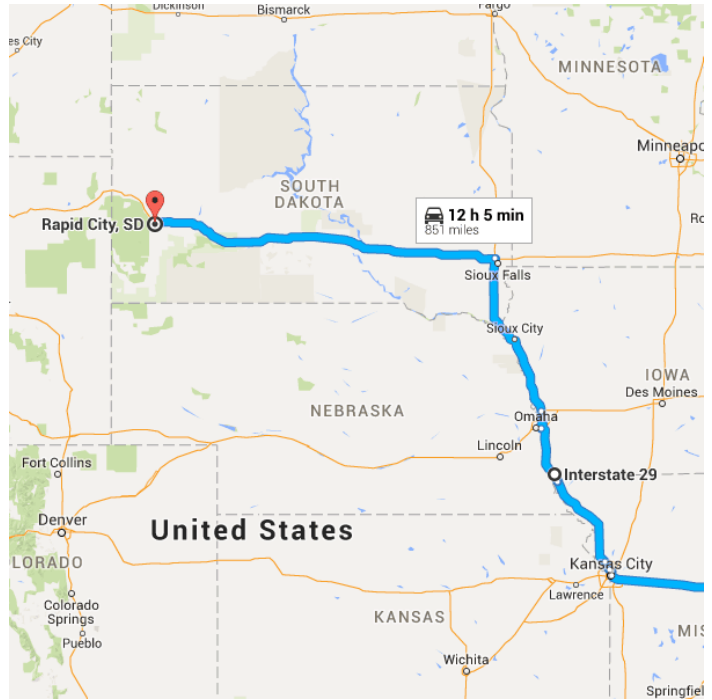

↶ 14. Turn left onto State Hwy A/State Hwy B

499 ft

⤴ 15. Turn left to merge onto I-29 N toward Humburg 1A

i Entering Iowa

59.6 mi

↷ 16. Keep right at the fork to stay on I-29 N, follow signs for Interstate 29 N/Sioux City

19.9 mi

↶ 17. Keep left to stay on I-29 N

i Entering South Dakota

165 mi

↷ 18. Take exit 84B to merge onto I-90 W toward Rapid City

338 mi

↷ 19. Take exit 57 for I-190/US-16 toward B.H. National Forest/Mt Rushmore/Downtown

0.5 mi

↑ 20. Continue onto I-190 S/US-16 W

1.3 mi