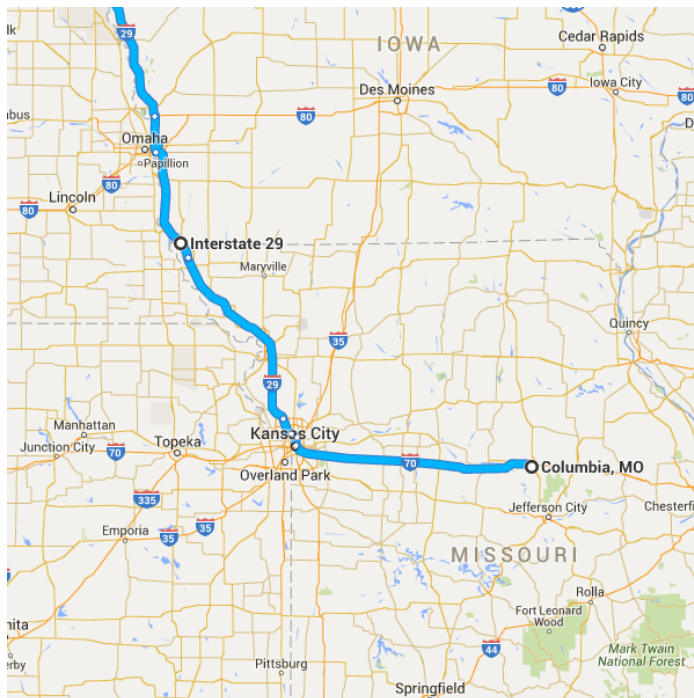

Columbia, MO to Rapid City, SD

Drive 851 miles, 12 h 5 min

Day 2

Map data ©2016 Google, INEGI 100 mi

Columbia, MO

Get on I-70 W/US-40 W in Missouri Township

- ↑ 1. Head north on N Providence Rd toward E Walnut St
- ↶ 2. Turn left to merge onto I-70 W/US-40 W toward Kansas City

- ↑
5. Continue onto I-29 N/I-35 N
4.5 mi

- ↙
6. Keep left at the fork to continue on I-29 N/US-71 N, follow signs for Interstate 29 N/St Joseph
3.5 mi

- ↘
7. Keep right to continue on I-29 N
9.4 mi

- ↶
8. Keep left to stay on I-29 N
113 mi
 - i Entering Iowa

- ↘
9. Take exit 1 for IA-333 toward Hamburg
0.3 mi

- ↶
10. Turn left onto IA-333 W
0.2 mi

- ↑
11. Turn left to merge onto I-29 S toward IA-333 E
1.8 mi
 - i Destination will be on the right

3 h 46 min (258 mi)

Interstate 29

Hamburg, IA 51640

Follow I-29 N and I-90 W to Omaha St in Rapid City

8 h 16 min (593 mi)

- ↑
12. Head southeast on I-29 S
8.0 mi
 - i Entering Missouri

- ↘
13. Take exit 116 toward Missouri A/Missouri B/Watson
0.2 mi