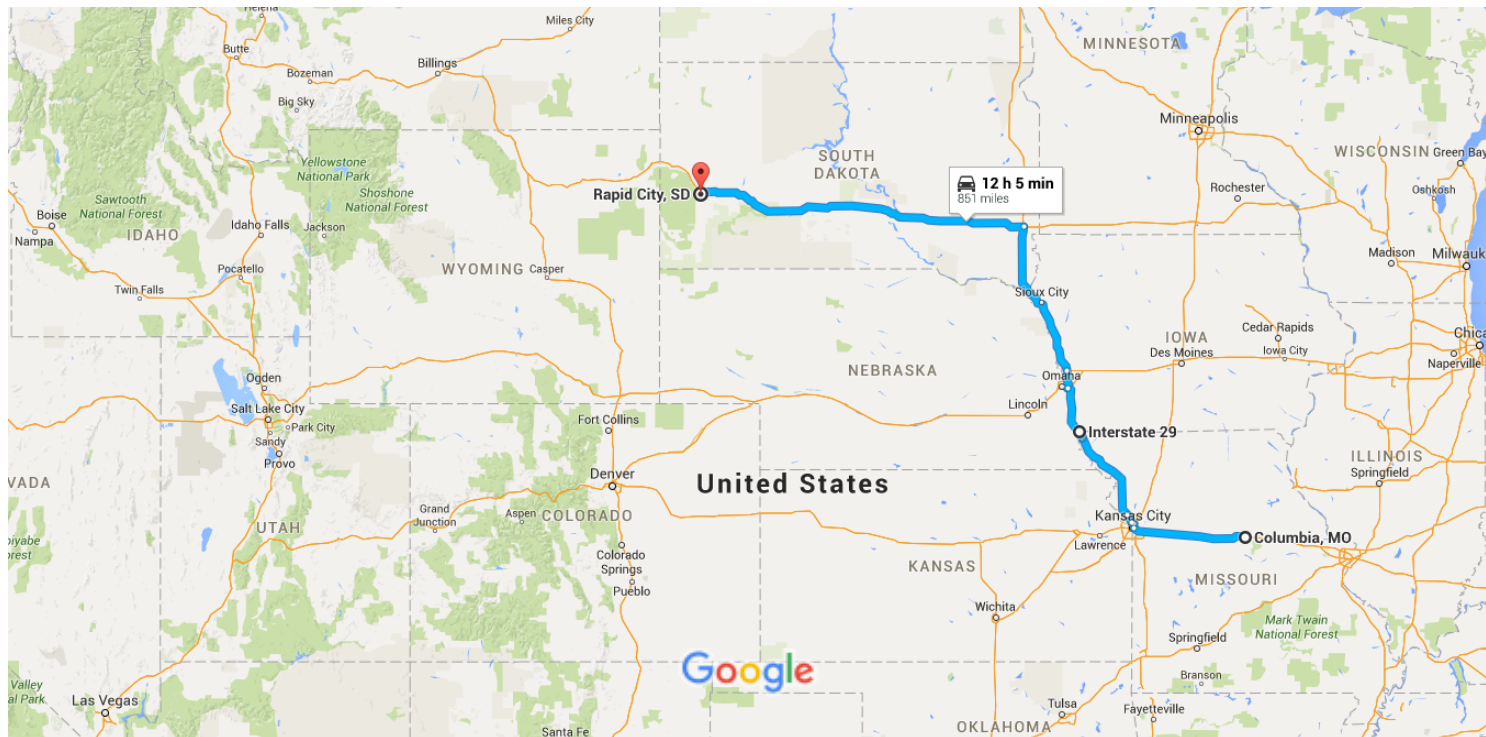

Columbia, MO to Rapid City, SD

Drive 851 miles, 12 h 5 min

Day 2

Map data ©2016 Google, INEGI 100 mi

Columbia, MO

Get on I-70 W/US-40 W in Missouri Township

- ↑ 1. Head north on N Providence Rd toward E Walnut St
- ↶ 2. Turn left to merge onto I-70 W/US-40 W toward Kansas City

4 min (1.3 mi)

1.2 mi

0.1 mi

Follow I-70 W to I-29 S in Washington

3 h 43 min (257 mi)

- ↑
3. Merge onto I-70 W/US-40 W
123 mi
 - i Continue to follow I-70 W

- ↘
4. Keep right at the fork to stay on I-70 W, follow signs for Interstate 70 W/Interstate 29 N/Interstate 35 N/US 71 N/St Joseph/Des Moines
0.9 mi

- ↑
5. Continue onto I-29 N/I-35 N
4.5 mi

- ↙
6. Keep left at the fork to continue on I-29 N/US-71 N, follow signs for Interstate 29 N/St Joseph
3.5 mi

- ↘
7. Keep right to continue on I-29 N
9.4 mi

- ↶
8. Keep left to stay on I-29 N
113 mi
 - i Entering Iowa

Interstate 29

Hamburg, IA 51640

Follow I-29 N and I-90 W to Omaha St in Rapid City

8 h 16 min (593 mi)

- ↑
12. Head southeast on I-29 S
8.0 mi
 - i Entering Missouri

- ↘
13. Take exit 116 toward Missouri A/Missouri B/Watson
0.2 mi